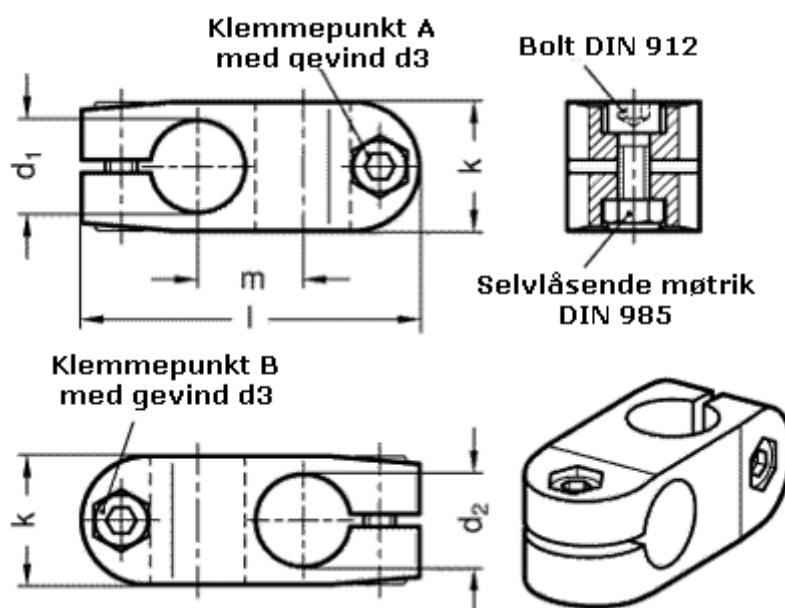

Article number: 20131B16B162NI

Description: E+G Two-way connector
GN131-B16-B16-2-NI

Measures

Adjustable clamp lever = GN 911-M 6-22 have to be ordered separately

d1	= 16
d2	= 16
d3	= M 6
k	= 25
l1	= 64
m	= 20